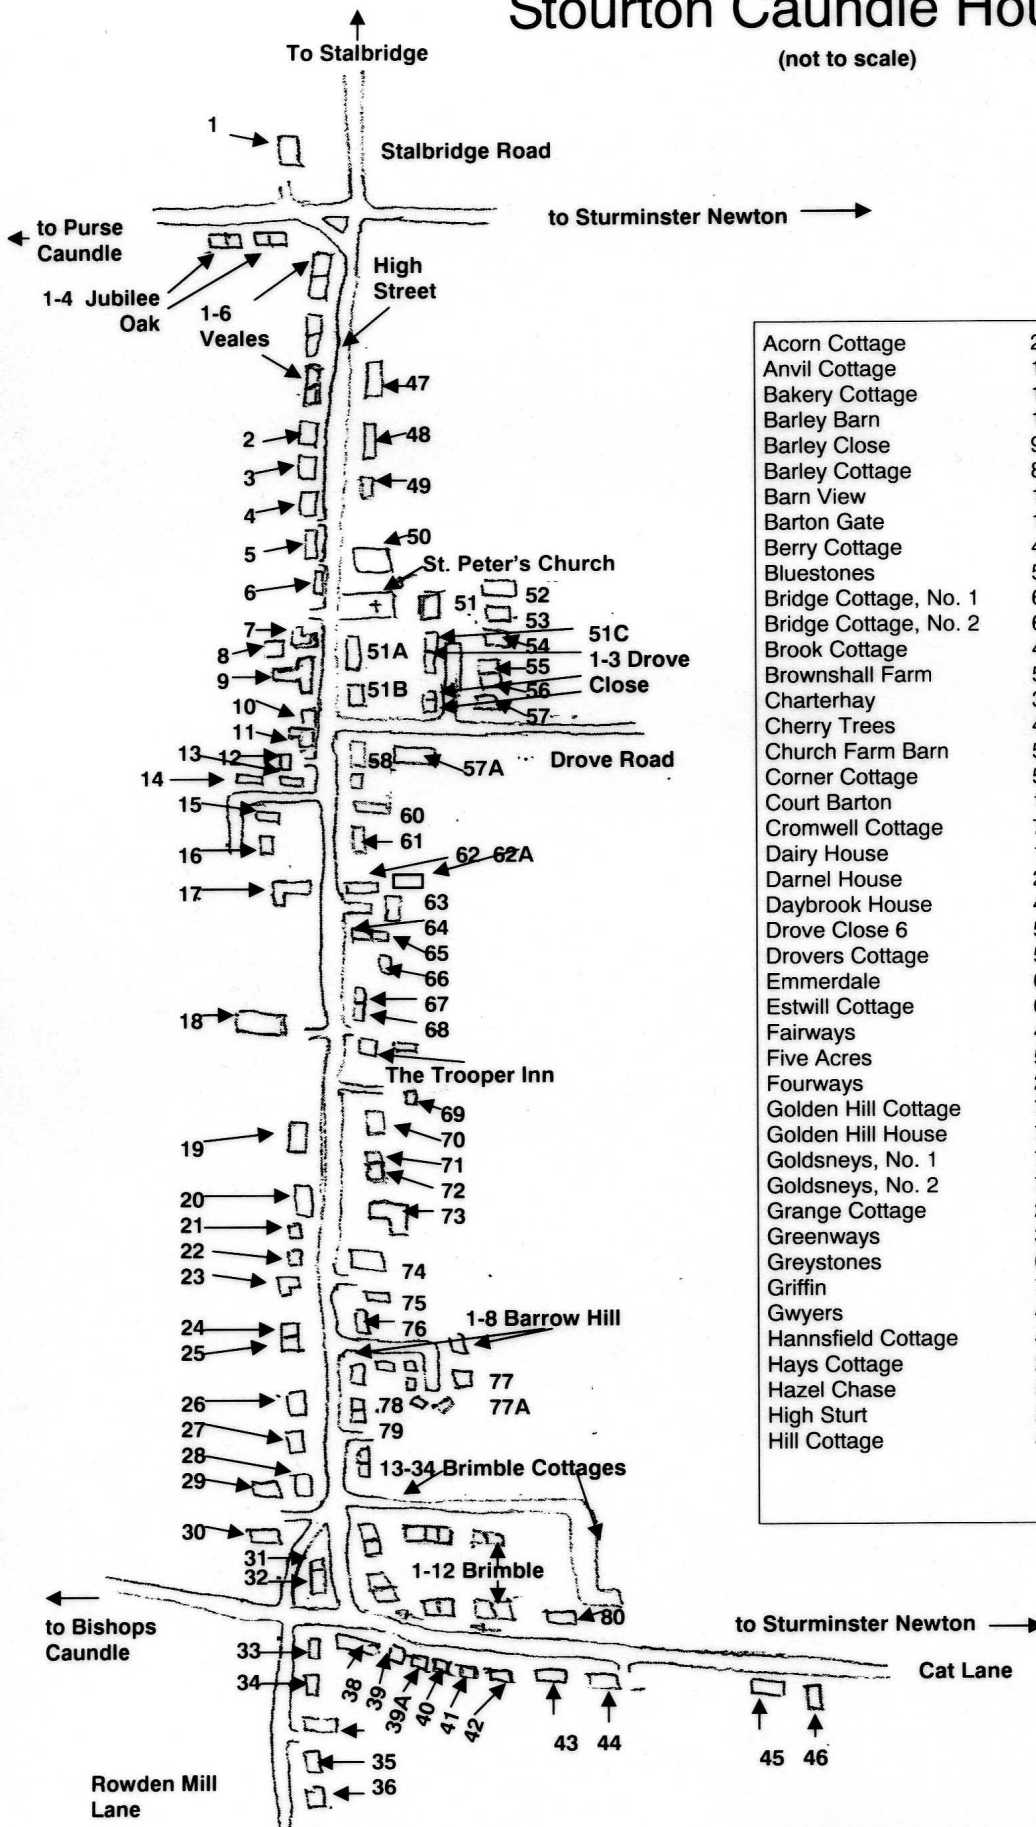

# Stourton Caundle House Finder

(not to scale)

Acorn Cottage	27	Holmesley	3
Anvil Cottage	13	Horseshoe Cottage	51C
Bakery Cottage	12	Larkrise	42
Barley Barn	10	Little Hayfield	33
Barley Close	9	Longridge	5
Barley Cottage	8	Manor Farm	18
Barn View	15	Melway Cottage	11
Barton Gate	14	Mill End	36
Berry Cottage	49	Myrtle Cottage	71
Bluestones	59	New House	40
Bridge Cottage, No. 1	67	Okeford View	2
Bridge Cottage, No. 2	68	Petersons Cottage	39
Brook Cottage	45	Pophams, No. 1	25
Brownshall Farm	51A	Pophams, No. 2	24
Charterhay	30	Rivendell	77A
Cherry Trees	44	Robmae (19 Brimble)	
Church Farm Barn	51	Romola	58
Corner Cottage	51B	Ropers Orchard	63
Court Barton	16	Springfield House	77
Cromwell Cottage	7	Sunray Cottage	62A
Dairy House	19	The Bakehouse	75
Darnel House	21	The Beeches	37
Daybrook House	43	The Butts	34
Drove Close 6	53	The Cottage	38
Drovers Cottage	57	The Old Chapel	17
Emmerdale	61	The Old Forge	26
Estwill Cottage	65	The Old Post House	20
Fairways	41	The Old School	60
Five Acres	52	The Old Vicarage	57A
Fourways	28	The Retreat	50
Golden Hill Cottage	74	The Rosary	39A
Golden Hill House	72	The Saddlery	55
Goldsneys, No. 1	79	The Stables	56
Goldsneys, No. 2	78	The Vicarage	1
Grange Cottage	23	Tree House	80
Greenways	35	Triangle Cottage, No. 1	32
Greystones	62	Triangle Cottage, No. 2	31
Griffin	70	Trooper Cottage	66
Gwyers	47	Vale View	76
Hannsfield Cottage	48	Veales Cottage	6
Hays Cottage	22	Wagtails	73
Hazel Chase	54	Willow Cottage	69
High Sturt	29	Wynway	4
Hill Cottage	46	Yew Tree Cottage	64